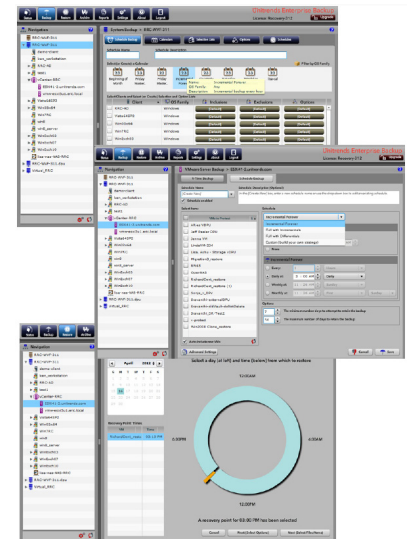

What puts Unitrends ahead of the pack? How about:

- **Cloud-ready Appliances.** Supports replication to Unitrends No Limits Cloud™, a private cloud, or third-party cloud. New integration with CloudHook also supports archiving to low-cost third-party cloud storage.
- **Unified Data Protection™.** Protects your physical and virtual environment.
- **Heterogeneous Support.** Protects over 100 versions of servers, storage, operating systems, hypervisors, and applications.
- **NDMP protection of large scale deployments.** Provides enhanced NDMP NAS storage integration for EMC and NetApp NAS devices with simplified backup management and improved performance.
- **Simply Scalable™ Architecture.** Monitoring and management of physical and virtual appliances from a single pane of glass.
- **Instant Recovery.** Meet your recovery time objectives (RTO) and recover servers in minutes. Instant granular file-level recovery, too.
- **Point-in-Time Protection.** Backup as often as once every 60 seconds. Improve your recovery point objectives (RPOs) with Incremental Forever.
- **Bare Metal Restore Technology.** Similar and dissimilar, physical and virtual.
- **No Limits Licensing.** No per-anything fees. Lowest total cost of ownership (TCO) in the industry.
- **Easy-to-use Interface.** Intuitive, drag-and-drop.

“I love that everything “just works” with Unitrends.”

Ben Pearman,
USA Volleyball

Want to see Unitrends technology in action?
Watch a demo (unitrends.com/product-demo).