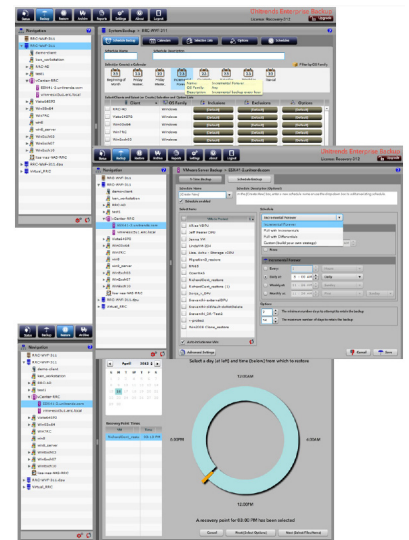

What puts Unitrends ahead of the pack? How about:

- **Cloud-ready Appliances.** Supports replication to Unitrends No Limits Cloud™, a private cloud, or third-party cloud. New integration with CloudHook also supports archiving to low-cost third-party cloud storage.
- **Unified Data Protection™.** Protects your physical and virtual environment.
- **Heterogeneous Support.** Protects over 100 versions of servers, storage, operating systems, hypervisors, and applications.
- **Instant Recovery.** Meet your recovery time objectives (RTO) and recover servers in minutes. Instant granular file-level recovery, too.
- **Point-in-Time Protection.** Backup as often as once every 60 seconds. Improve your recovery point objectives (RPOs) with Incremental Forever.
- **No Limits Licensing.** No per-anything fees. Lowest total cost of ownership (TCO) in the industry.
- **Easy-to-use Interface.** Intuitive, drag-and-drop.
- **Crazy-Committed to Customer Success.** 98%+ customer satisfaction rating. Average 3 rings to a support engineer (not to a dispatcher). Phone/email/ online chat available.

“Unitrends keeps our business running, no matter what happens.”

Luke Simpson
Ward & Uptigrove

Want to see Unitrends technology in action?
Watch a demo (unitrends.com/product-demo).