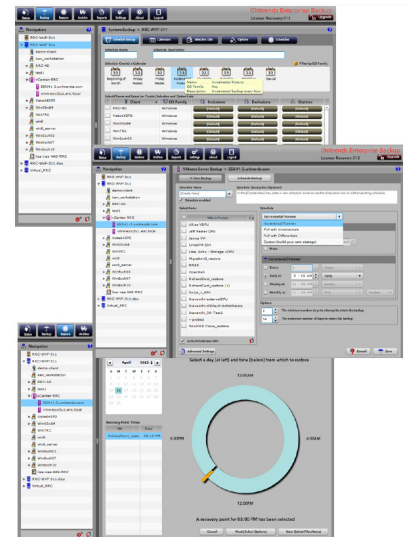

What puts Unitrends ahead of the pack? How about:

- **Cloud-ready Appliances.** Supports replication to a private cloud or to Unitrends No Limits Cloud™.
- **Unified Data Protection™.** Protects your physical and virtual environment.
- **Heterogeneous Support.** Protects over 100 versions of servers, storage, operating systems, hypervisors, and applications.
- **NDMP protection of large scale deployments.** Provides enhanced NDMP NAS storage integration for EMC and NetApp NAS devices with simplified backup management and improved performance.
- **Simply Scalable™ Architecture.** Monitoring and management of physical and virtual appliances from a single pane of glass.
- **Instant Recovery.** Meet your recovery time objectives (RTO) and recover servers in minutes. Instant granular file-level recovery, too.
- **Point-in-Time Protection.** Backup as often as once every 60 seconds. Improve your recovery point objectives (RPOs) with Incremental Forever.
- **Bare Metal Restore Technology.** Similar and dissimilar, physical and virtual.
- **No Limits Licensing.** No per-anything fees. Lowest total cost of ownership (TCO) in the industry.
- **Easy-to-use Interface.** Intuitive, drag-and-drop.

*“160 pounds
of backup
awesomeness.”*

Clandis S.
Lincoln Memorial
Recovery-943 Customer

Want to see Unitrends technology in action?
Watch a demo (unitrends.com/product-demo).